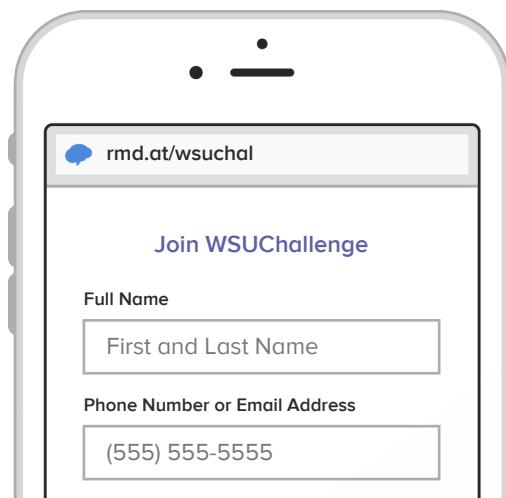

Sign up for important updates from Trace.

Get information for **WSUChallenge** right on your phone—not on handouts.

Pick a way to receive messages for **WSUChallenge**:

A If you have a smartphone, get push notifications.

On your iPhone or Android phone, open your web browser and go to the following link:

rmd.at/wsuchal

Follow the instructions to sign up for Remind. You'll be prompted to download the mobile app.

B If you don't have a smartphone, get text notifications.